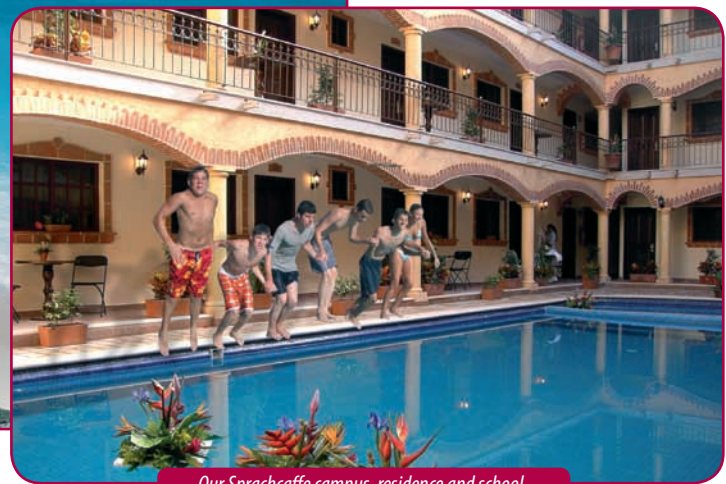

INCLUDED IN THE PRICE

- Placement test
- Spanish course as booked
- Accommodation as booked
- Educational material on loan
- Certificate

Our Sprachcaffe campus, residence and school.